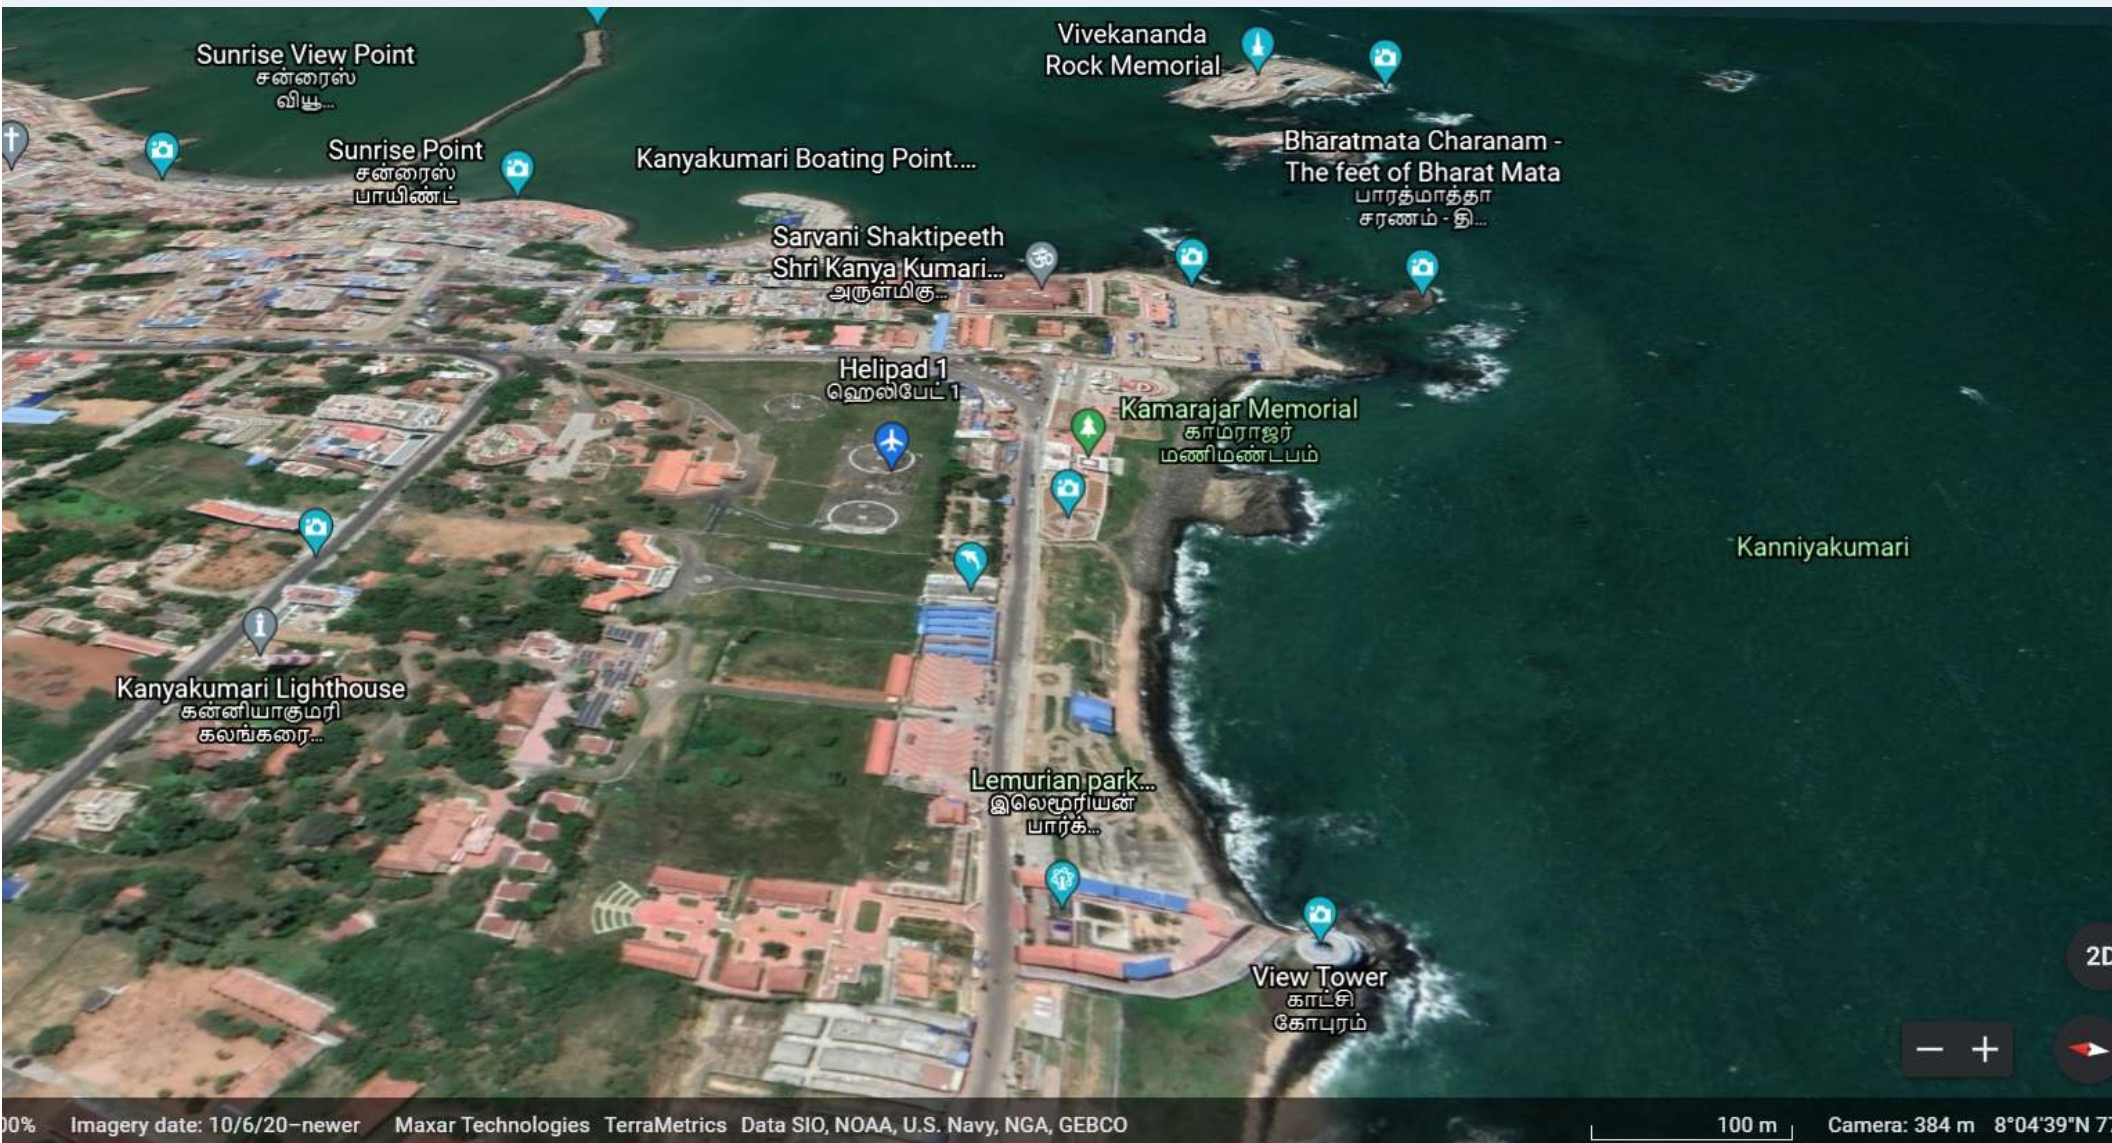

Image Source: Internet

Wave cut Platform, Dona Paula beach, Goa

Image Source: goaholidays.com

5. Malabar Costal Plain

Image Source: Google Map

Backwater

Image Source: Google Map

Image Source: Google Map

- East Coastal Plain
- Utkal Plain
- Andhra Plain
- Coramandal Plain

Northern Circars: From Mahanadi delta to Krishna Delta

Carnatic Plains: From Krishna to Cauvery river delta

Image Source: pmfias.com

Difference Between Western and Eastern Coastal Areas

Image Source: Google Map

1. Utkal Plain

Image Source: Google Map

Mouth of Godavari and Krishna river

Image Source: Google Map

Sriharikota

Island in Andhra Pradesh

Sriharikota is a barrier island on the Bay of Bengal coast located in the Project settlement of Nellore district, Andhra Pradesh, India. It has a length of 10 km and a width of 2 km.

[More info](#)

[Add to project](#)

Image Source: Google Map

The Indian Island

1. The Andaman and Nicobar Islands

Image Source: Google Map

2. Lakshadweep Islands

Image Source: Google Map