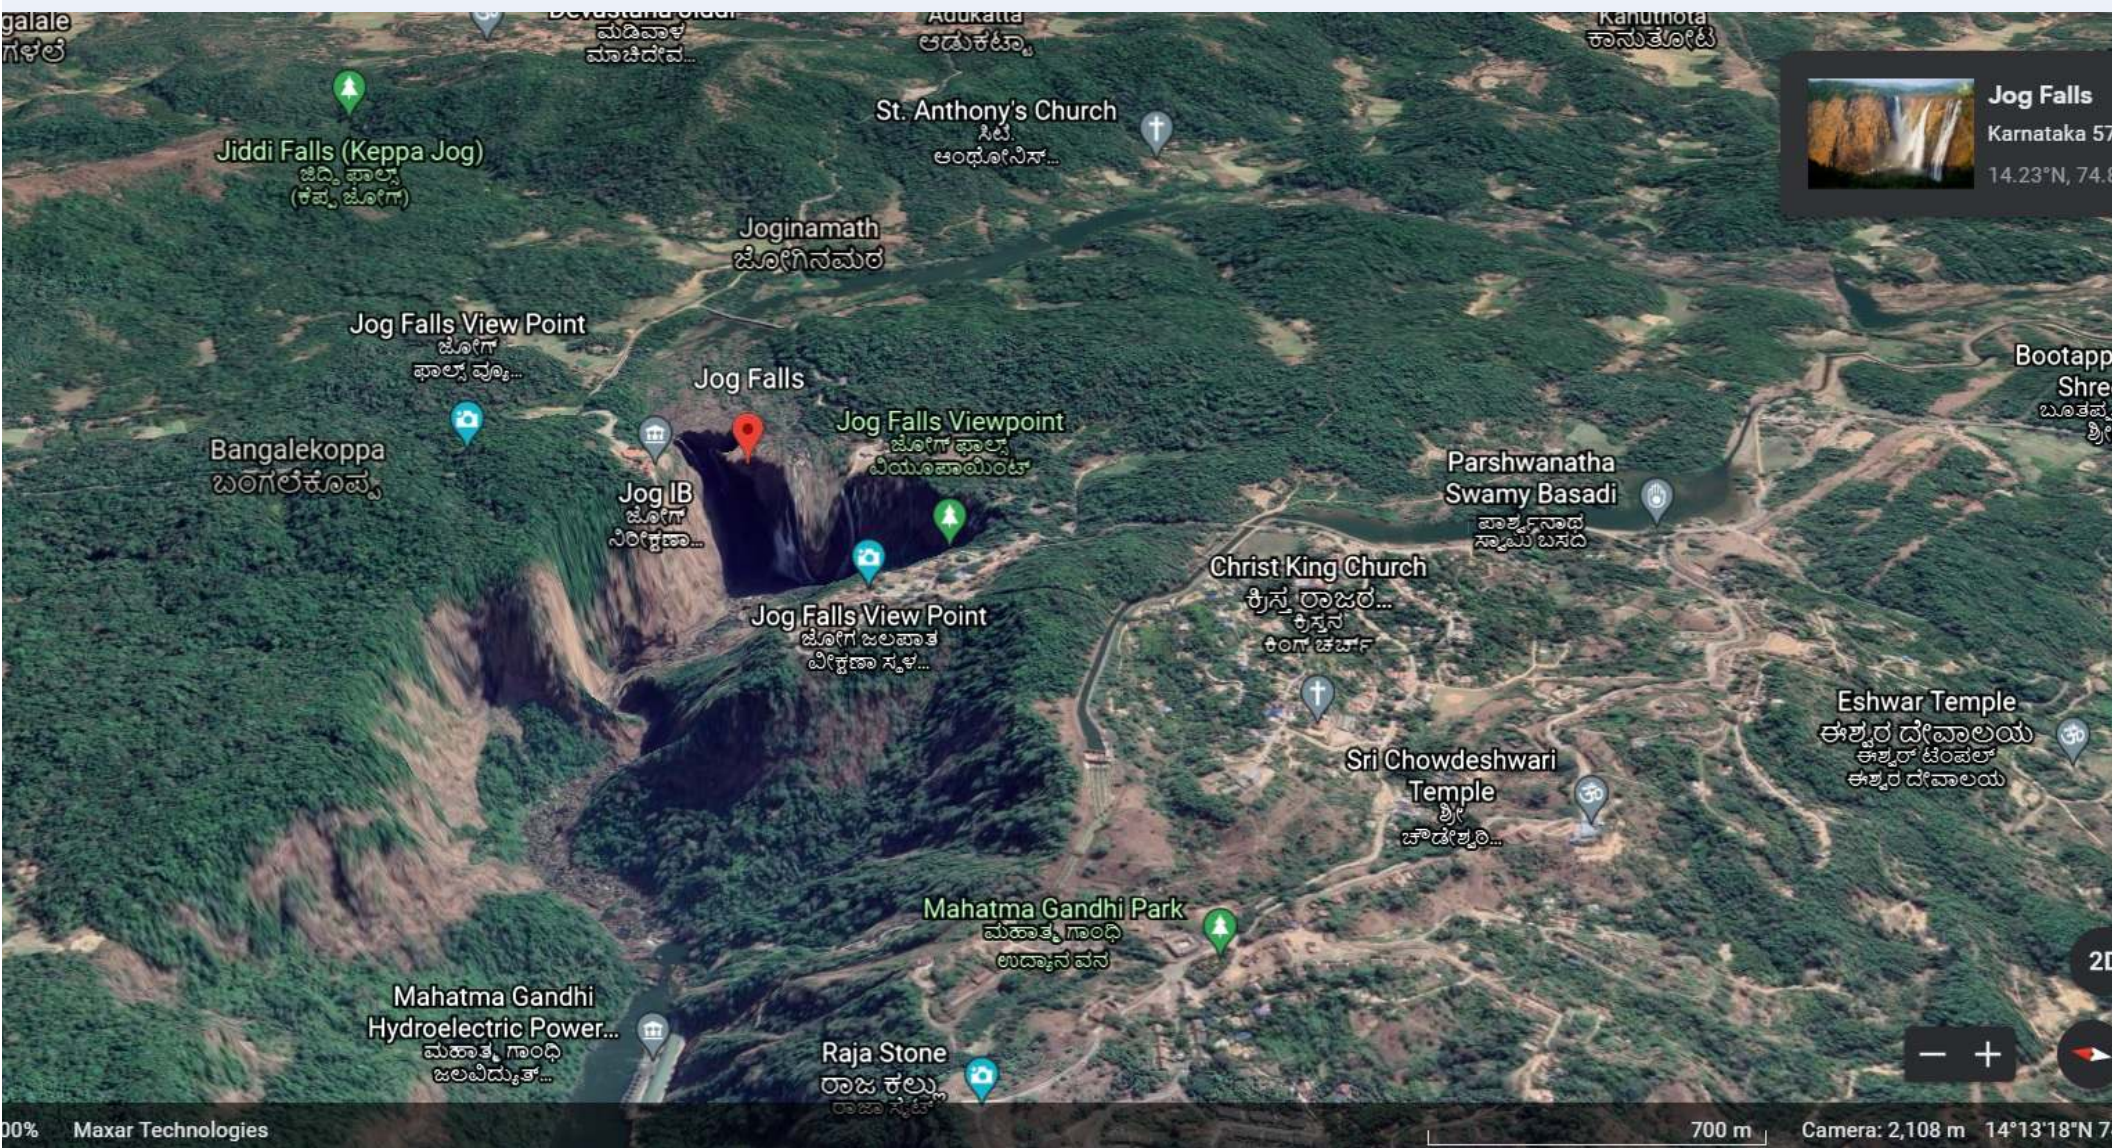

Image Source: Internet

Wave cut Platform, Dona Paula beach, Goa

Image Source: goaholidays.com

5. Malabar Costal Plain

Image Source: Google Map

Backwater

Image Source: Google Map

Image Source: Google Map

- East Coastal Plain
- Utkal Plain
- Andhra Plain
- Coramandal Plain

Northern Circars: From Mahanadi delta to Krishna Delta

Carnatic Plains: From Krishna to Cauvery river delta

Image Source: pmfias.com

Difference Between Western and Eastern Coastal Areas

Image Source: Google Map

1. Utkal Plain

Image Source: Google Map

Mouth of Godavari and Krishna river

Image Source: Google Map

Sriharikota

Island in Andhra Pradesh

Sriharikota is a barrier island on the Bay of Bengal coast located in the Project settlement of Nellore district, Andhra Pradesh, India. It has a length of 10 km and a width of 2 km.

[More info](#)

[Add to project](#)

Image Source: Google Map

The Indian Island

1. The Andaman and Nicobar Islands

Image Source: Google Map

2. Lakshadweep Islands

Image Source: Google Map