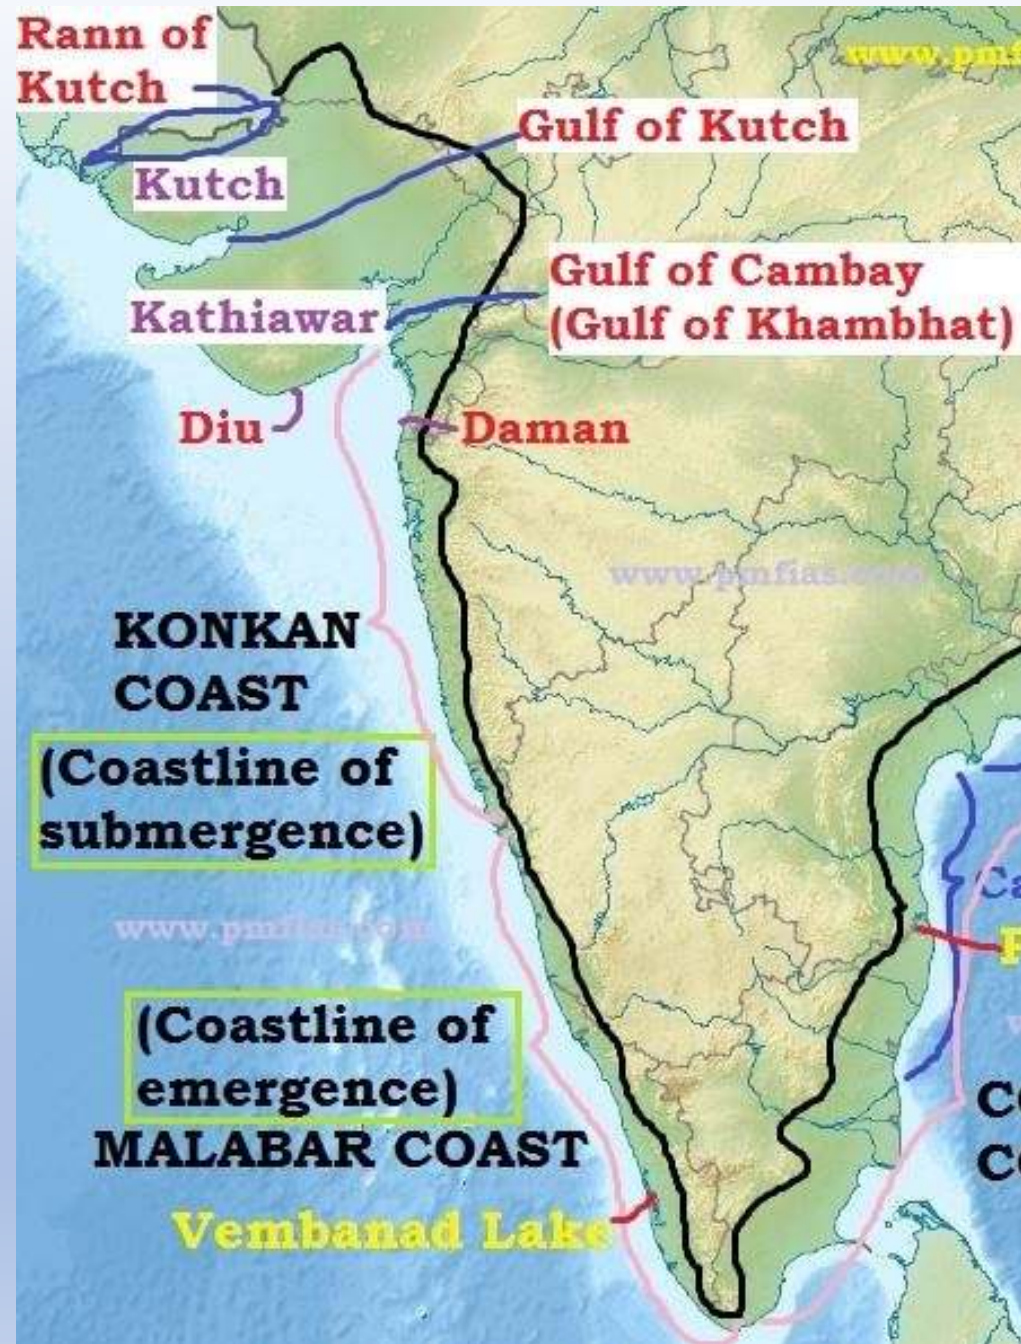

West Costal Plain

1. Kutch Peninsula
2. Kathiawara Peninsula
3. Gujrat Plain
4. Konkon Costal Plain
5. Malabar Costal Plain

* Kannad Costal Plain: from Goa to Mangalor

Image Source: pmfias.com

1. Kutch Peninsula

Image Source: Google Map

1. Kathiawar Peninsula

Image Source: Google Map

3. Gujrat Plain

Image Source: Internet

Mouth of Tapti River

Image Source: Google Map

4. Konkon coastal plain, Maharashtra

Image Source: Google Map

1. Utkal Plain

Image Source: Google Map

Mouth of Godavari and Krishna river

Image Source: Google Map

Sriharikota

Island in Andhra Pradesh

Sriharikota is a barrier island on the Bay of Bengal coast located in the Project settlement of Nellore district, Andhra Pradesh, India. It has a length of 10 km and a width of 2 km.

[More info](#)

[Add to project](#)

Image Source: Google Map

The Indian Island

1. The Andaman and Nicobar Islands

Image Source: Google Map

2. Lakshadweep Islands

Image Source: Google Map