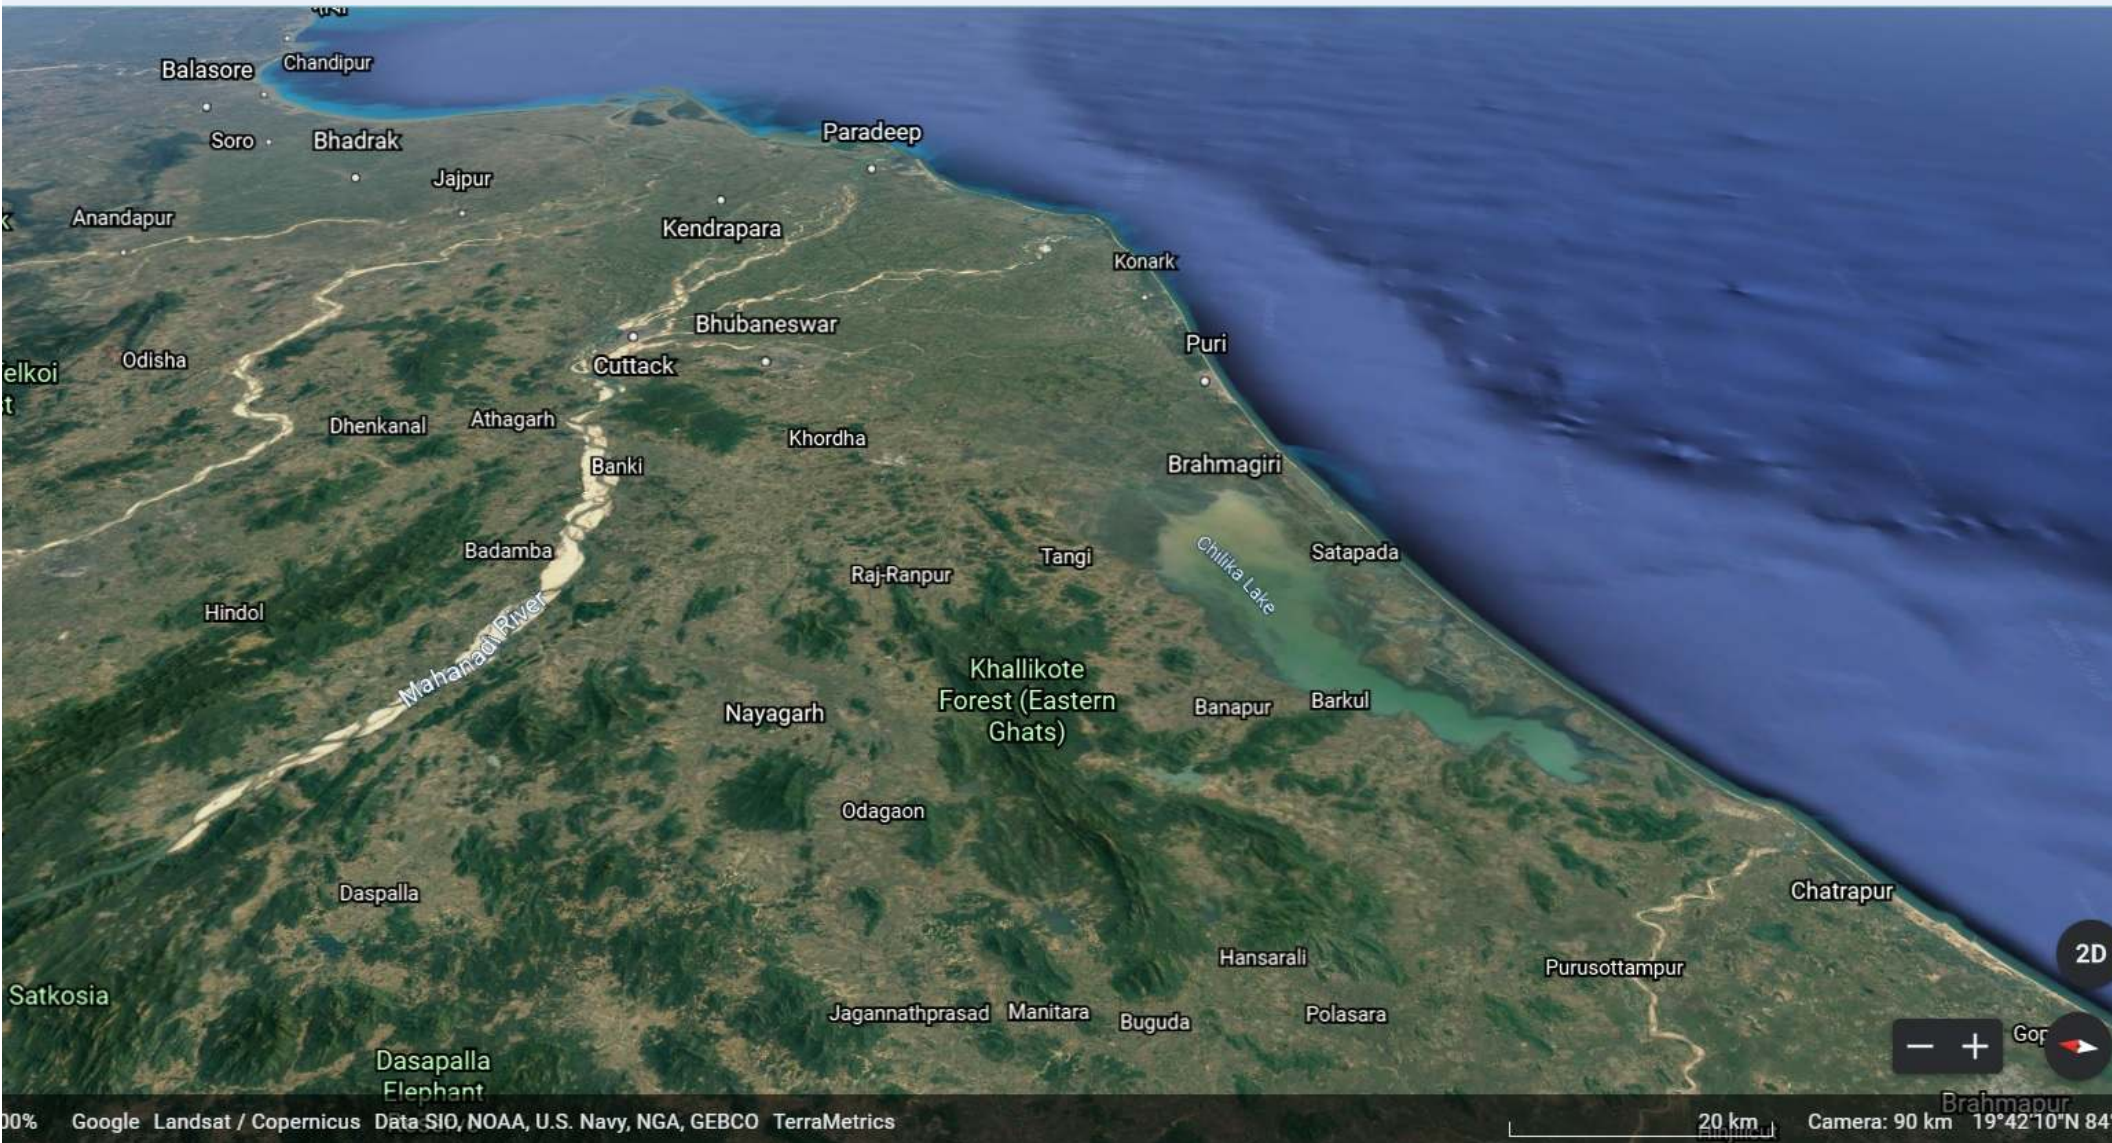

Image Source: Internet

Wave cut Platform, Dona Paula beach, Goa

Image Source: goaholidays.com

5. Malabar Costal Plain

Image Source: Google Map

Backwater

Image Source: Google Map

Image Source: Google Map

- East Coastal Plain
- Utkal Plain
- Andhra Plain
- Coramandal Plain

Northern Circars: From Mahanadi delta to Krishna Delta

Carnatic Plains: From Krishna to Cauvery river delta

Image Source: pmfias.com

Difference Between Western and Eastern Coastal Areas

Image Source: Google Map

1. Utkal Plain

Image Source: Google Map

Mouth of Godavari and Krishna river

Image Source: Google Map

Sriharikota

Island in Andhra Pradesh

Sriharikota is a barrier island on the Bay of Bengal coast located in the Project settlement of Nellore district, Andhra Pradesh, India. It has a length of 10 km and a width of 2 km.

[More info](#)

[Add to project](#)

Image Source: Google Map

The Indian Island

1. The Andaman and Nicobar Islands

Image Source: Google Map

2. Lakshadweep Islands

Image Source: Google Map