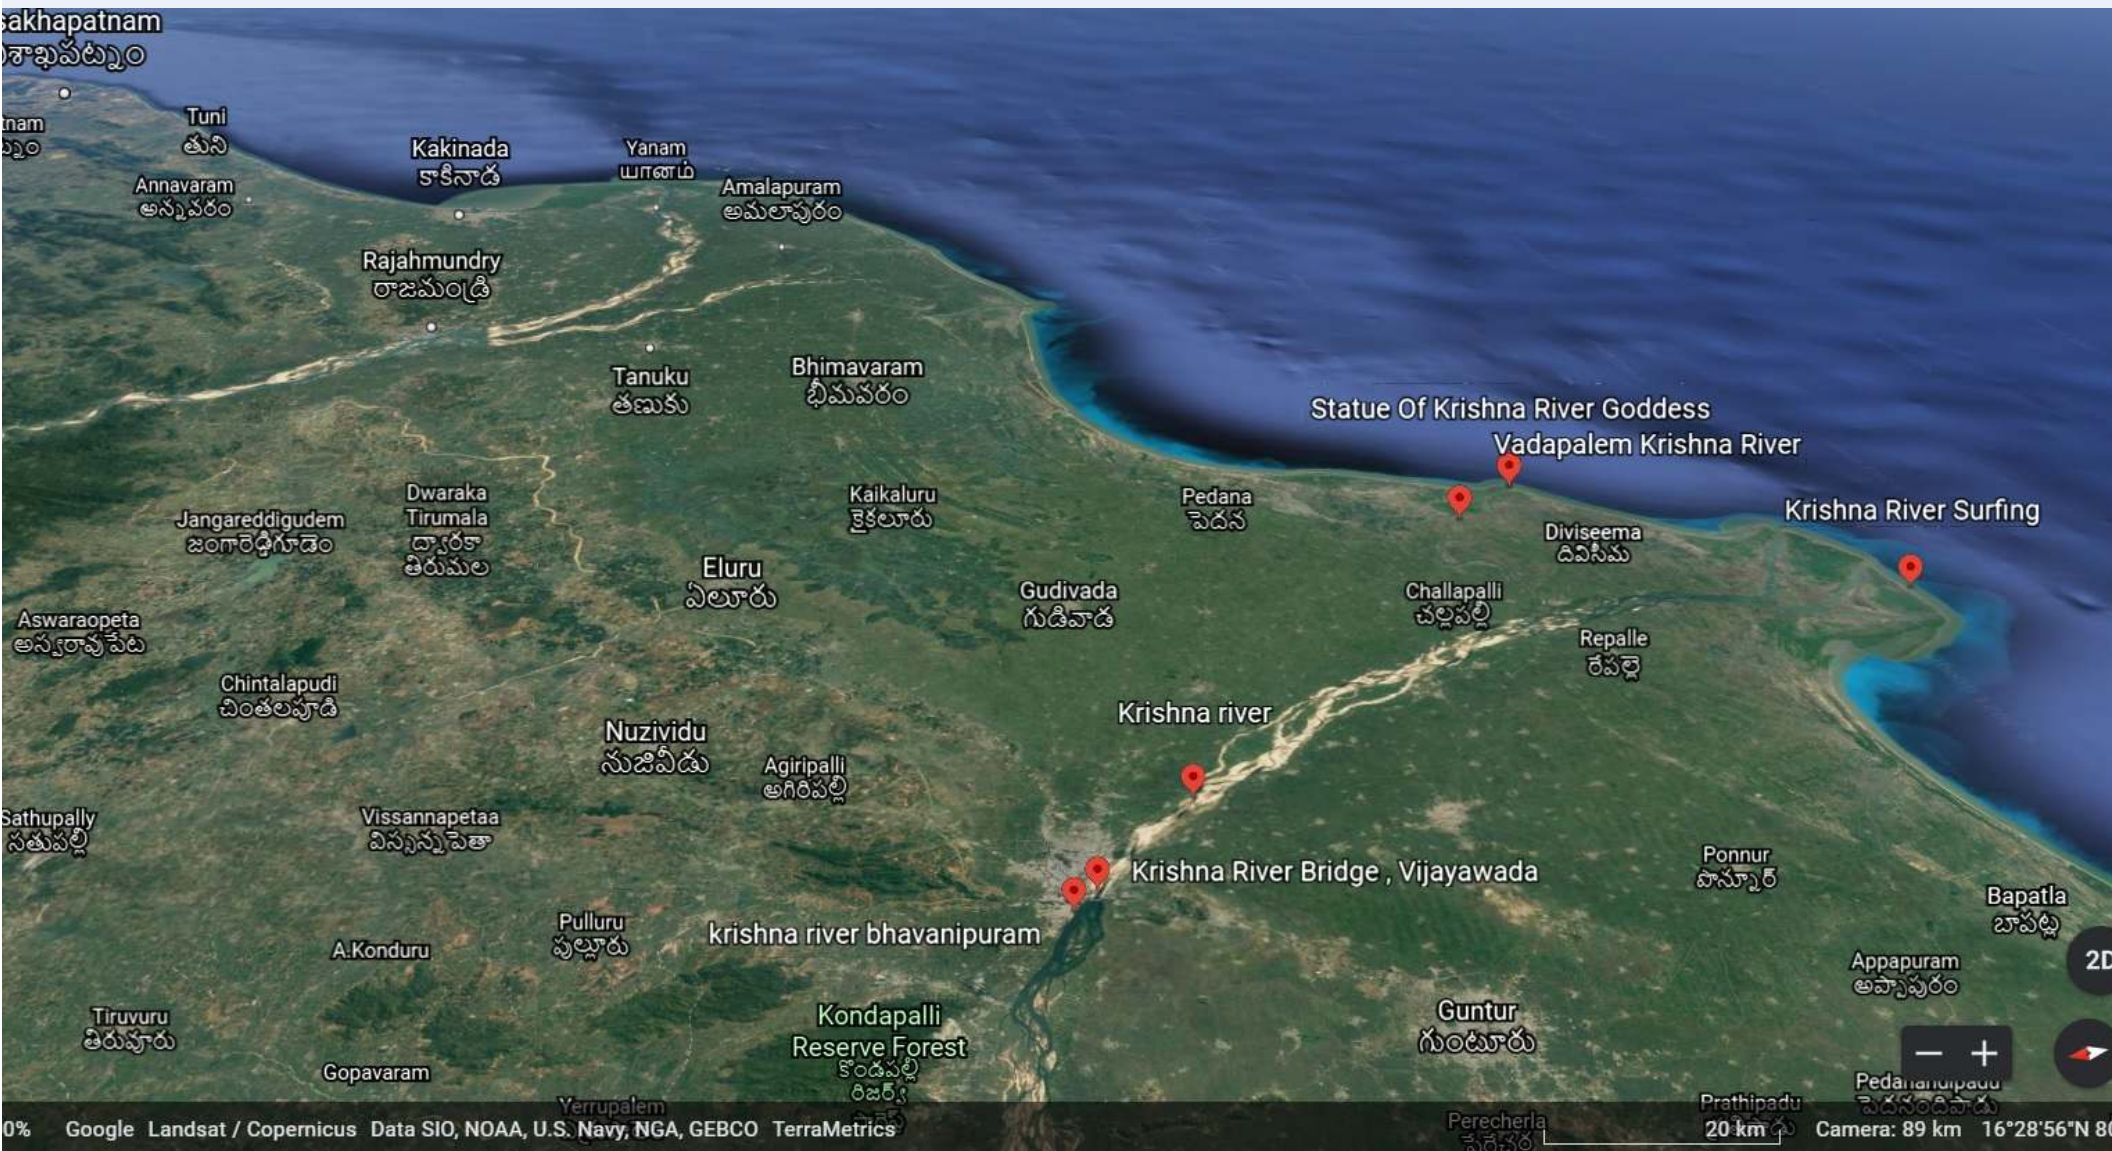

- East Coastal Plain
- Utkal Plain
- Andhra Plain
- Coramandal Plain

Northern Circars: From Mahanadi delta to Krishna Delta

Carnatic Plains: From Krishna to Cauvery river delta

Image Source: pmfias.com

Difference Between Western and Eastern Coastal Areas

Image Source: Google Map

1. Utkal Plain

Image Source: Google Map

Mouth of Godavari and Krishna river

Image Source: Google Map

Sriharikota

Island in Andhra Pradesh

Sriharikota is a barrier island on the Bay of Bengal coast located in the Project settlement of Nellore district, Andhra Pradesh, India. It has a length of 10 km and a width of 2 km.

[More info](#)

[Add to project](#)

Image Source: Google Map

The Indian Island

1. The Andaman and Nicobar Islands

Image Source: Google Map

2. Lakshadweep Islands

Image Source: Google Map