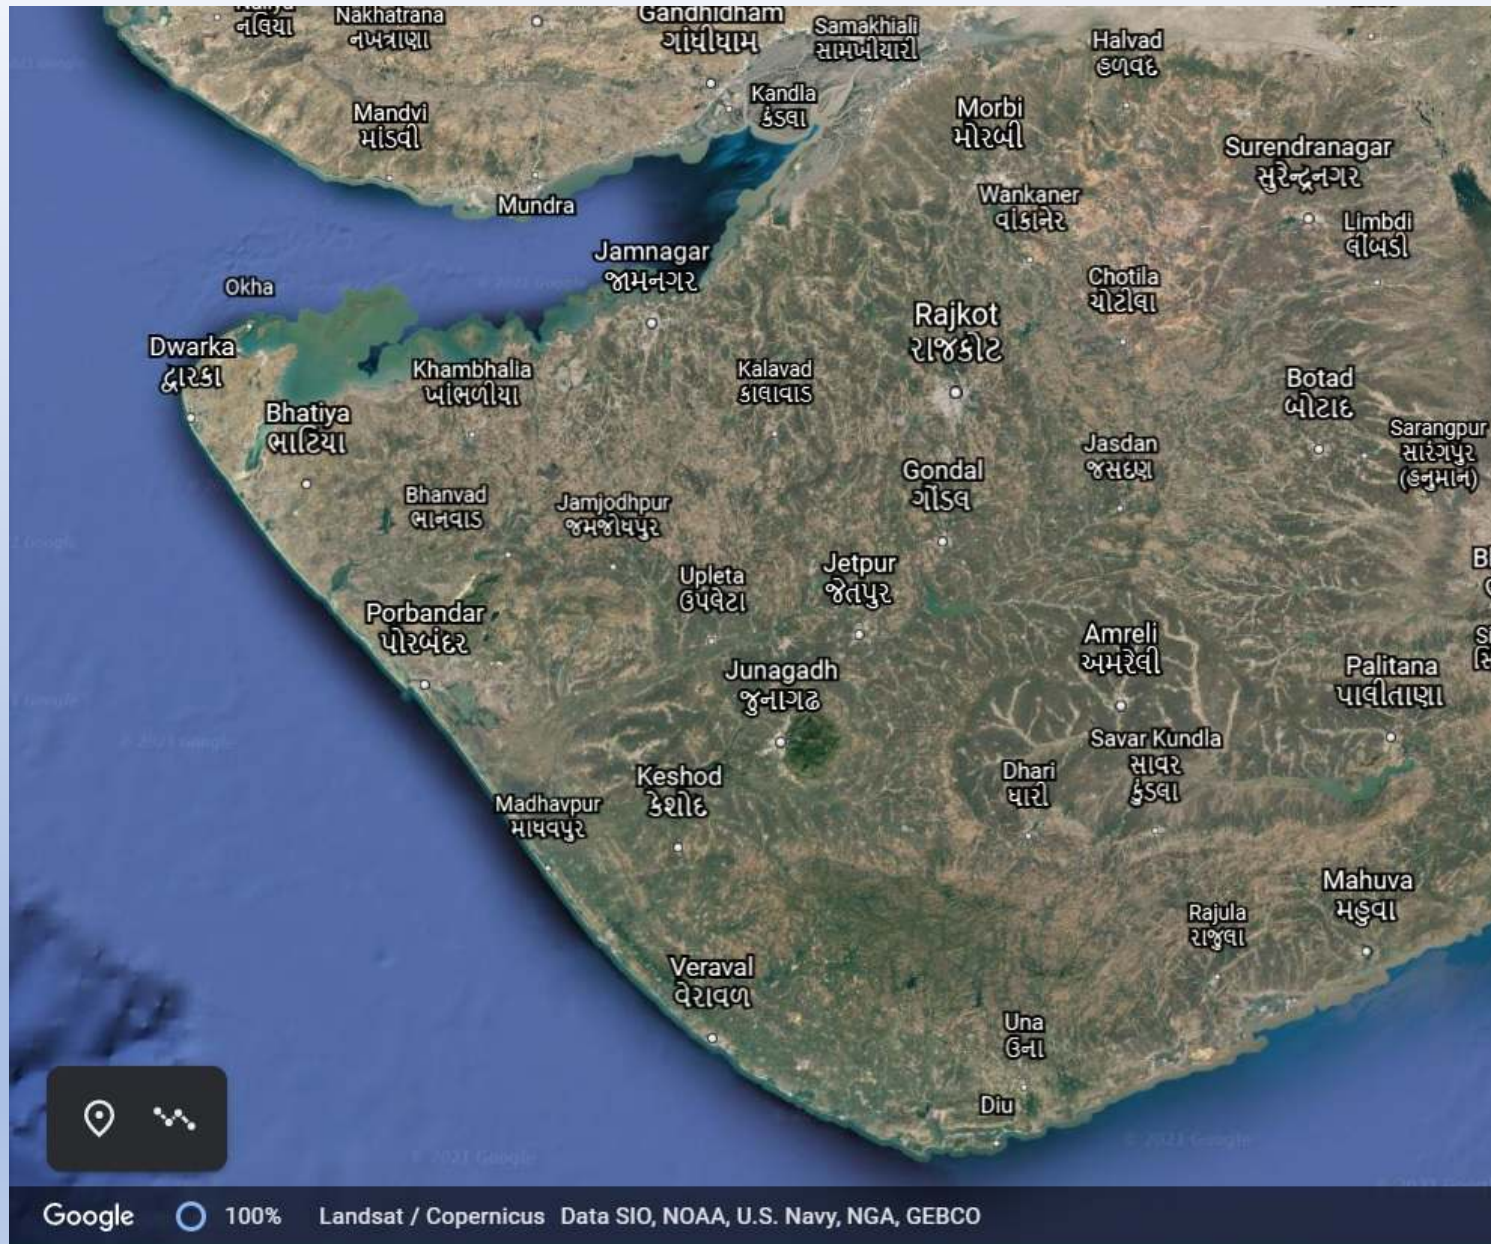

Image Source: Google Map

1. Kathiawar Peninsula

Image Source: Google Map

3. Gujrat Plain

Image Source: Internet

Mouth of Tapti River

Image Source: Google Map

4. Konkon coastal plain, Maharashtra

Image Source: Internet

Wave cut Platform, Dona Paula beach, Goa

Image Source: goaholidays.com

5. Malabar Costal Plain

Image Source: Google Map

Backwater

Image Source: Google Map

Image Source: Google Map

Image Source: Google Map

1. Utkal Plain

Image Source: Google Map

Mouth of Godavari and Krishna river

Image Source: Google Map

Sriharikota

Island in Andhra Pradesh

Sriharikota is a barrier island on the Bay of Bengal coast located in the Project settlement of Nellore district, Andhra Pradesh, India. It has a length of 10 km and a width of 2 km.

[More info](#)

[Add to project](#)

Image Source: Google Map

The Indian Island

1. The Andaman and Nicobar Islands

Image Source: Google Map

2. Lakshadweep Islands

Image Source: Google Map