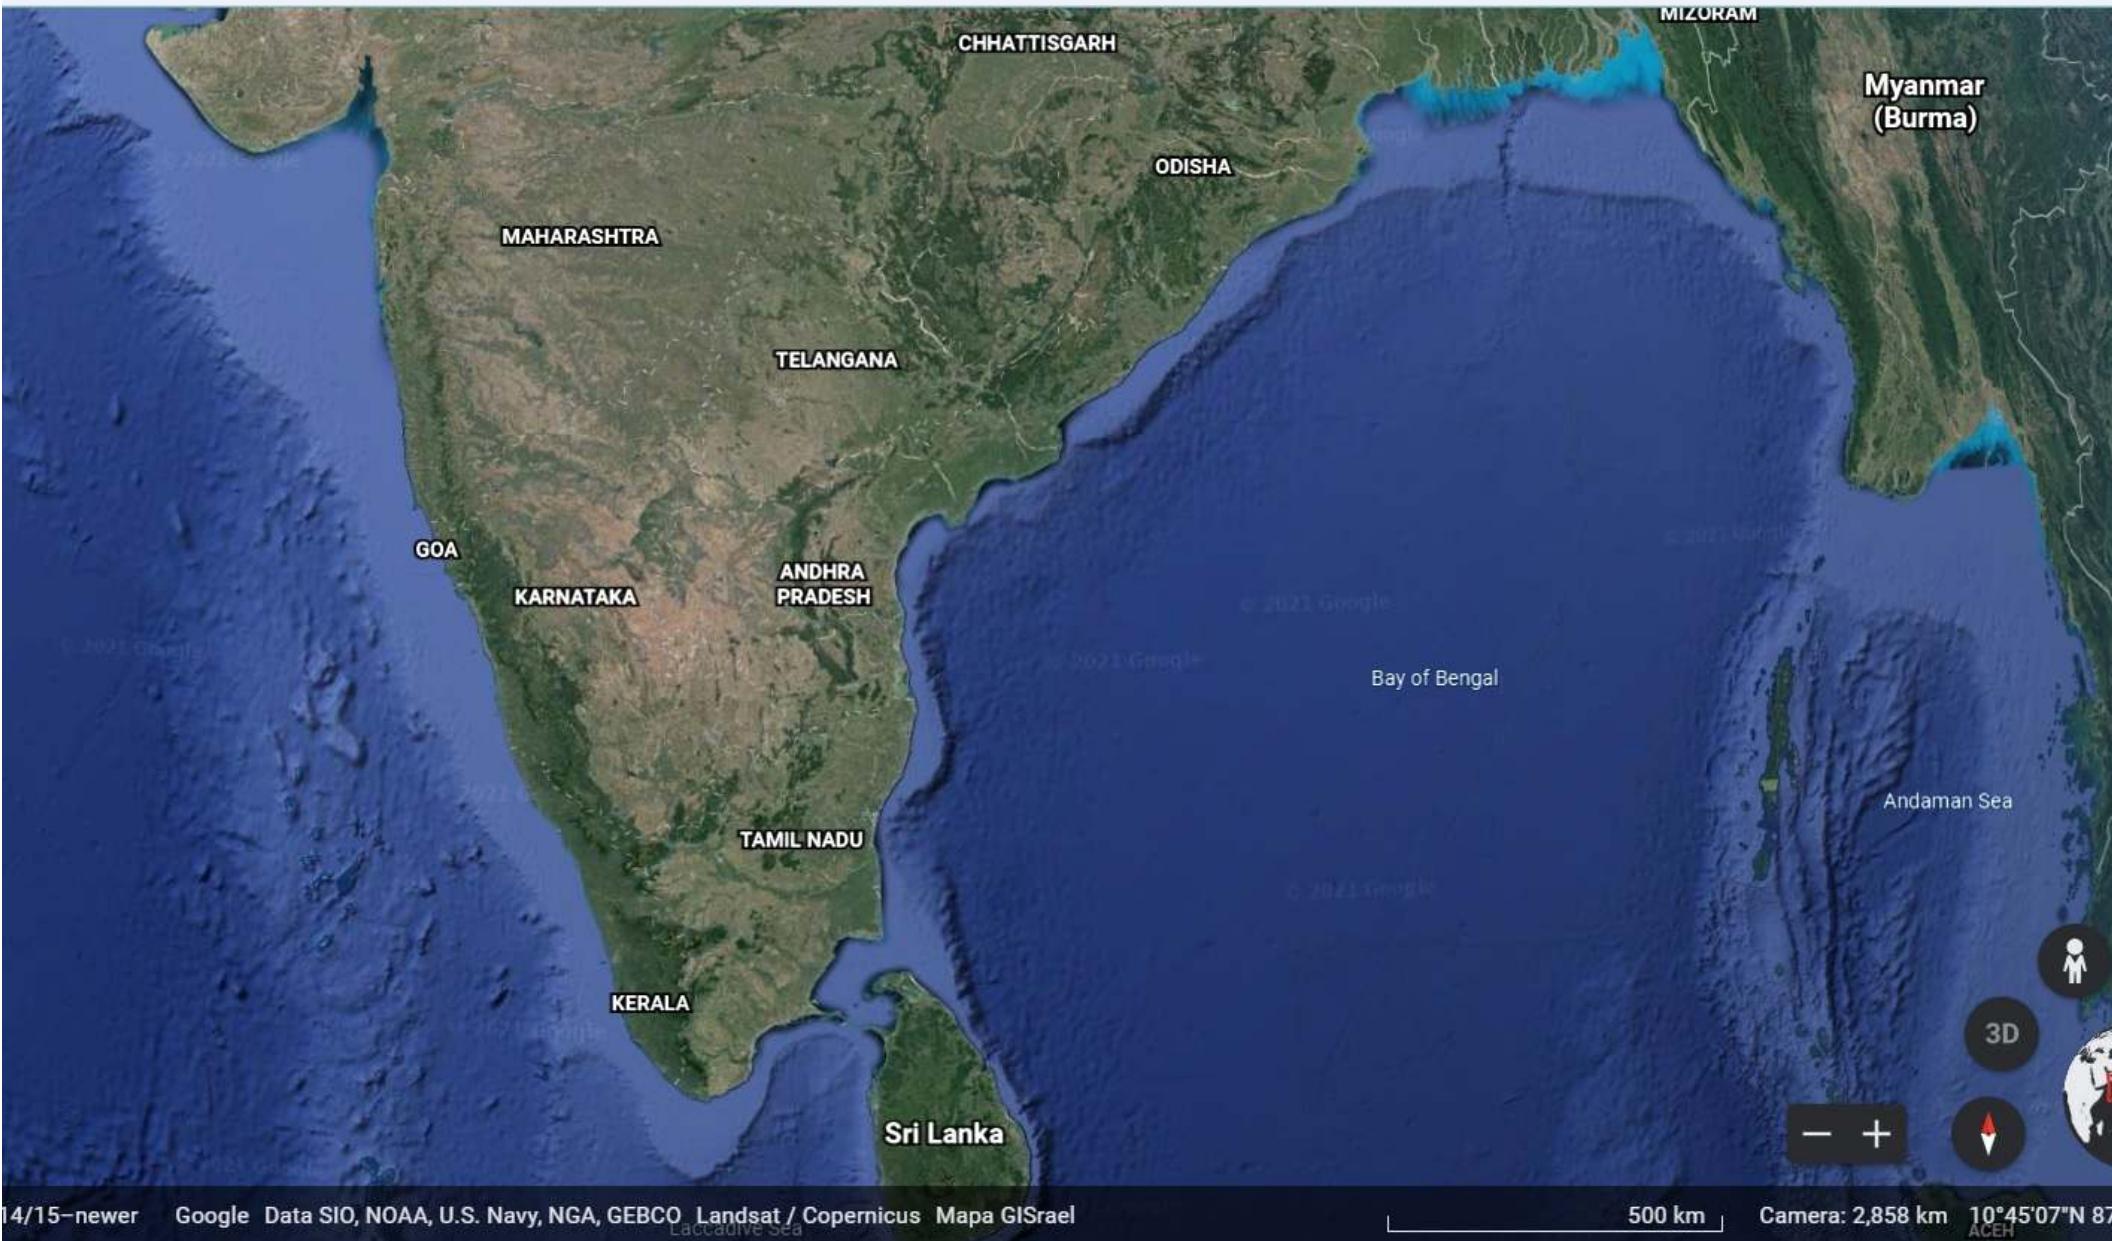

Image Source: Internet

Wave cut Platform, Dona Paula beach, Goa

Image Source: goaholidays.com

5. Malabar Costal Plain

Image Source: Google Map

Backwater

Image Source: Google Map

Image Source: Google Map

- East Coastal Plain
- Utkal Plain
- Andhra Plain
- Coramandal Plain

Northern Circars: From Mahanadi delta to Krishna Delta

Carnatic Plains: From Krishna to Cauvery river delta

Image Source: pmfias.com

Difference Between Western and Eastern Coastal Areas

Image Source: Google Map

1. Utkal Plain

Image Source: Google Map

Mouth of Godavari and Krishna river

Image Source: Google Map

Sriharikota

Island in Andhra Pradesh

Sriharikota is a barrier island on the Bay of Bengal coast located in the Project settlement of Nellore district, Andhra Pradesh, India. It has a length of 10 km and a width of 2 km.

[More info](#)

[Add to project](#)

Image Source: Google Map

The Indian Island

1. The Andaman and Nicobar Islands

Image Source: Google Map

2. Lakshadweep Islands

Image Source: Google Map