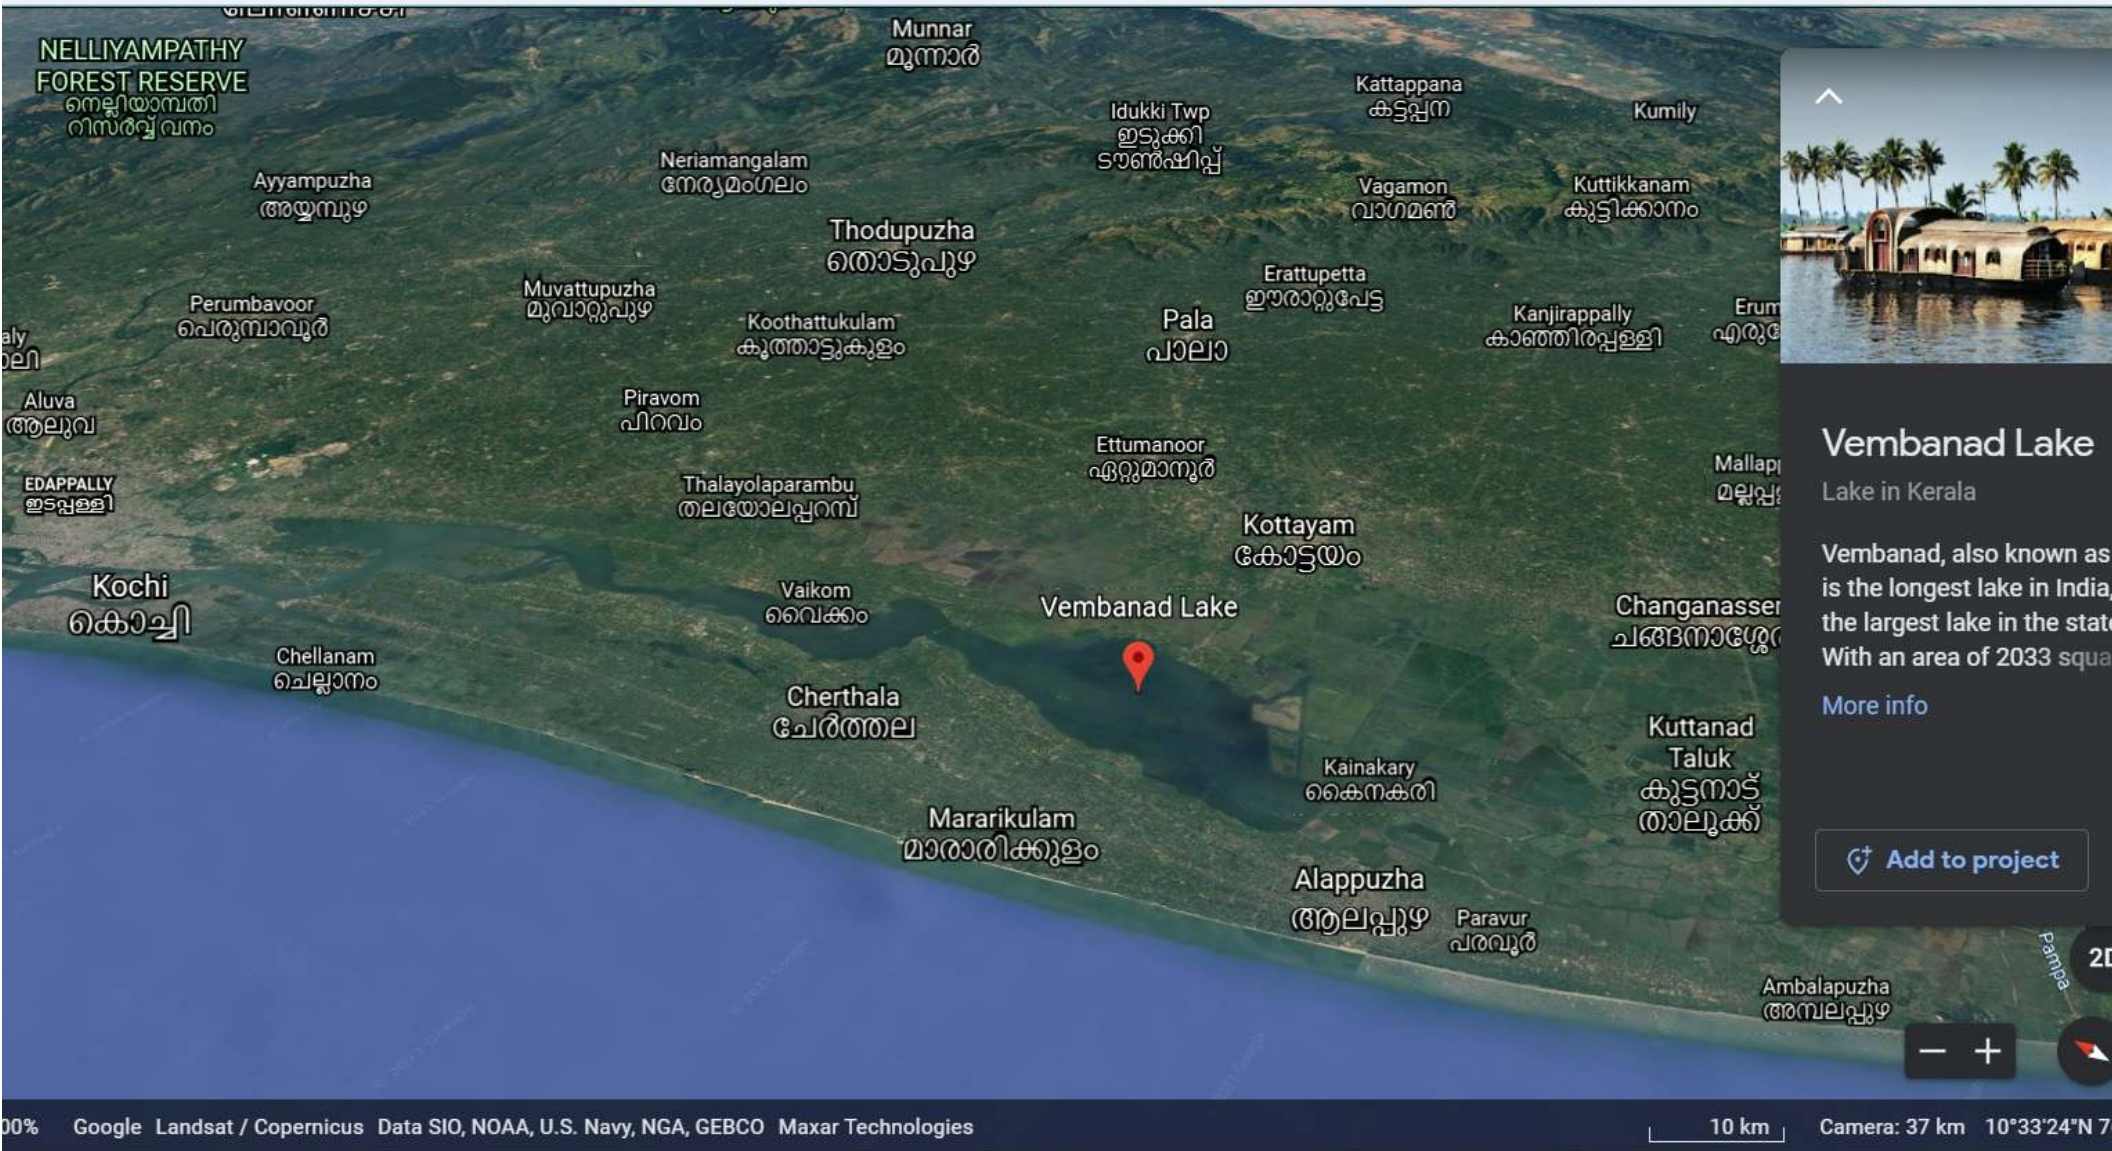

Image Source: Internet

Wave cut Platform, Dona Paula beach, Goa

Image Source: goaholidays.com

5. Malabar Costal Plain

Image Source: Google Map

Backwater

Image Source: Google Map

Image Source: Google Map

- East Coastal Plain
- Utkal Plain
- Andhra Plain
- Coramandal Plain

Northern Circars: From Mahanadi delta to Krishna Delta

Carnatic Plains: From Krishna to Cauvery river delta

Image Source: pmfias.com

Difference Between Western and Eastern Coastal Areas

Image Source: Google Map

1. Utkal Plain

Image Source: Google Map

Mouth of Godavari and Krishna river

Image Source: Google Map

Sriharikota

Island in Andhra Pradesh

Sriharikota is a barrier island on the Bay of Bengal coast located in the Project settlement of Nellore district, Andhra Pradesh, India. It has a length of 10 km and a width of 2 km.

[More info](#)

[Add to project](#)

Image Source: Google Map

The Indian Island

1. The Andaman and Nicobar Islands

Image Source: Google Map

2. Lakshadweep Islands

Image Source: Google Map