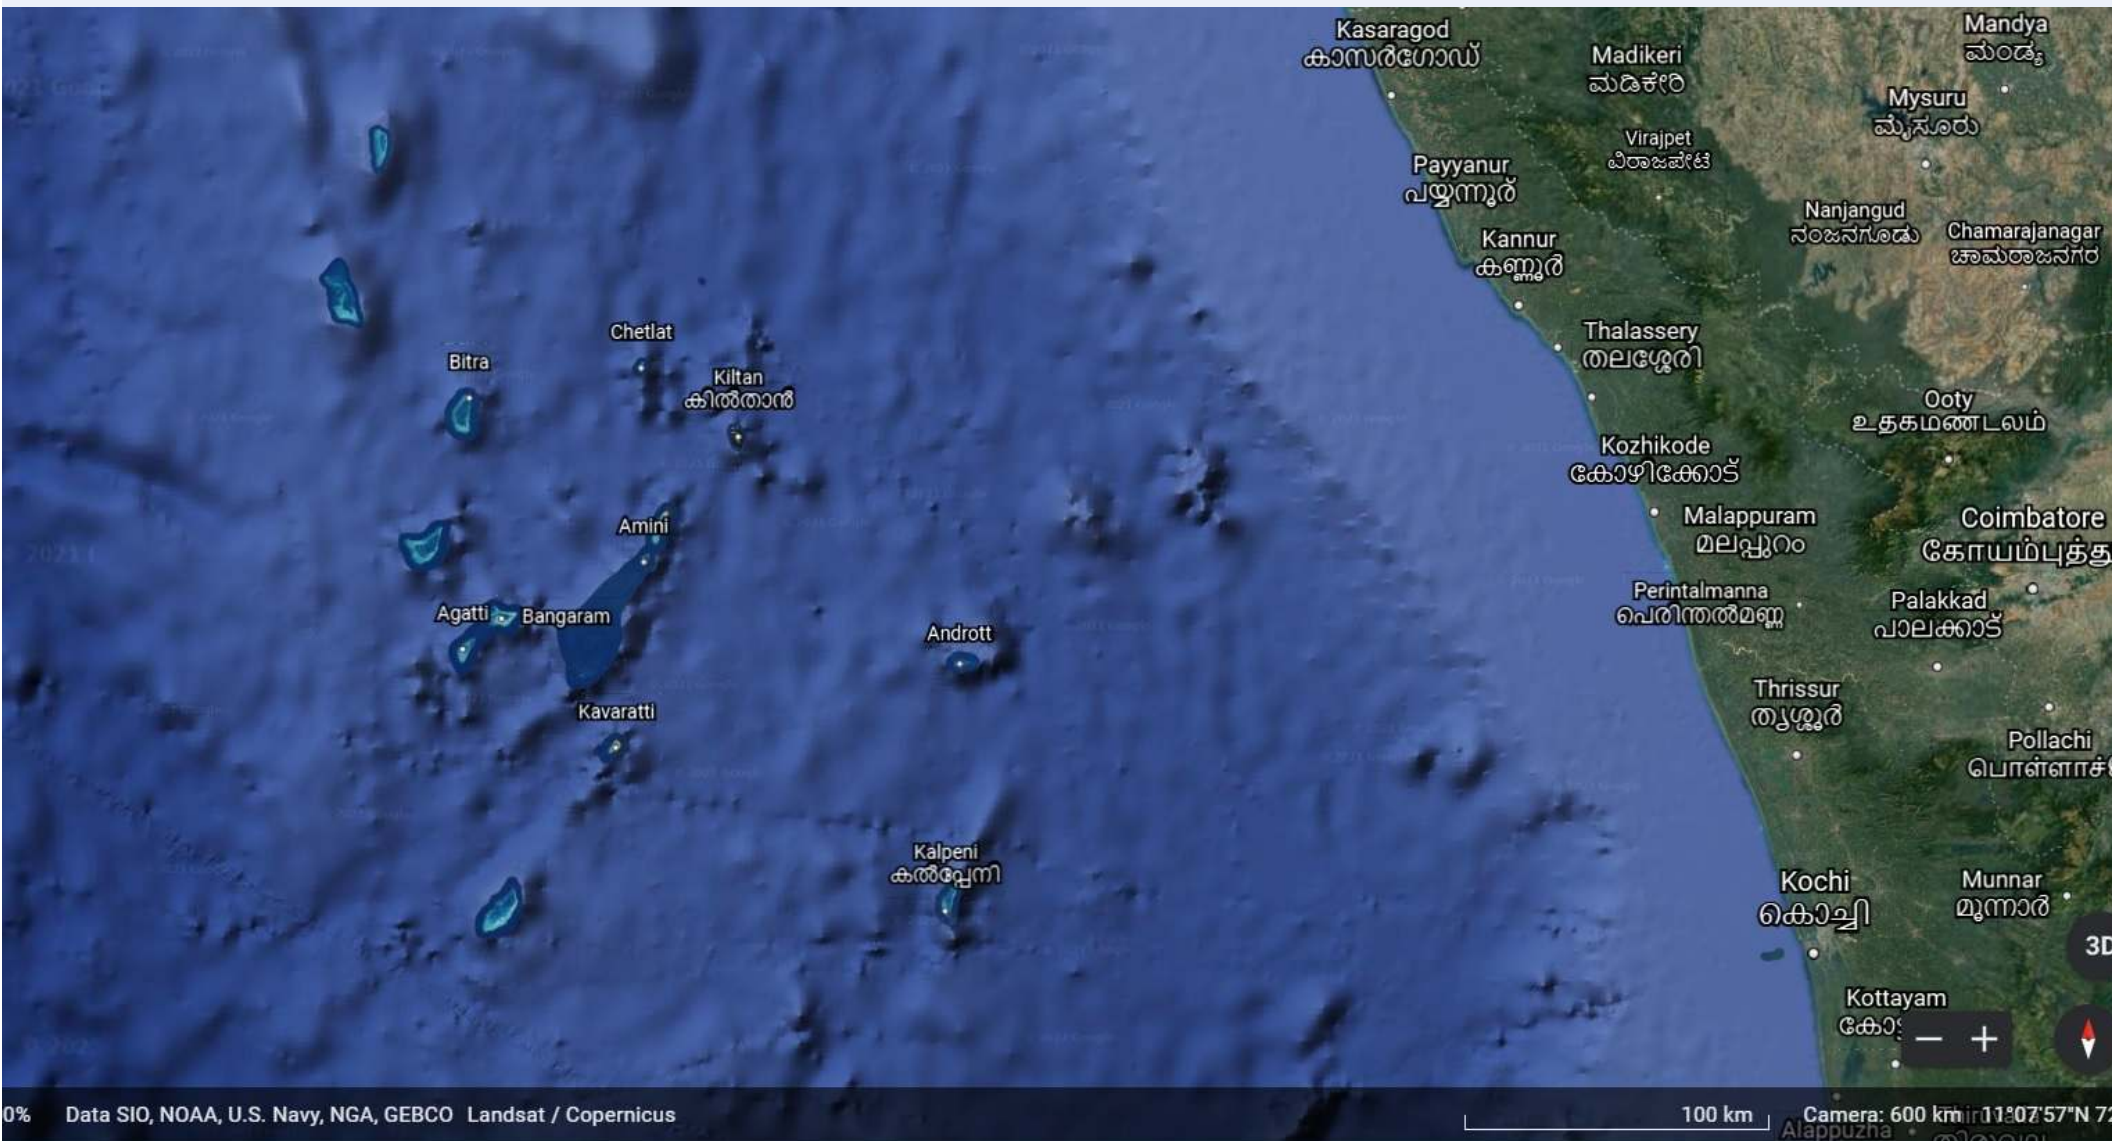

- East Coastal Plain
- Utkal Plain
- Andhra Plain
- Coramandal Plain

Northern Circars: From Mahanadi delta to Krishna Delta

Carnatic Plains: From Krishna to Cauvery river delta

Image Source: pmfias.com

Difference Between Western and Eastern Coastal Areas

Image Source: Google Map

1. Utkal Plain

Image Source: Google Map

Mouth of Godavari and Krishna river

Image Source: Google Map

Sriharikota

Island in Andhra Pradesh

Sriharikota is a barrier island on the Bay of Bengal coast located in the Project settlement of Nellore district, Andhra Pradesh, India. It has a length of 10 km and a width of 2 km.

[More info](#)

[Add to project](#)

Image Source: Google Map

The Indian Island

1. The Andaman and Nicobar Islands

Image Source: Google Map

2. Lakshadweep Islands

Image Source: Google Map

The Indian Islands

Image Source: Internet

Thank You!