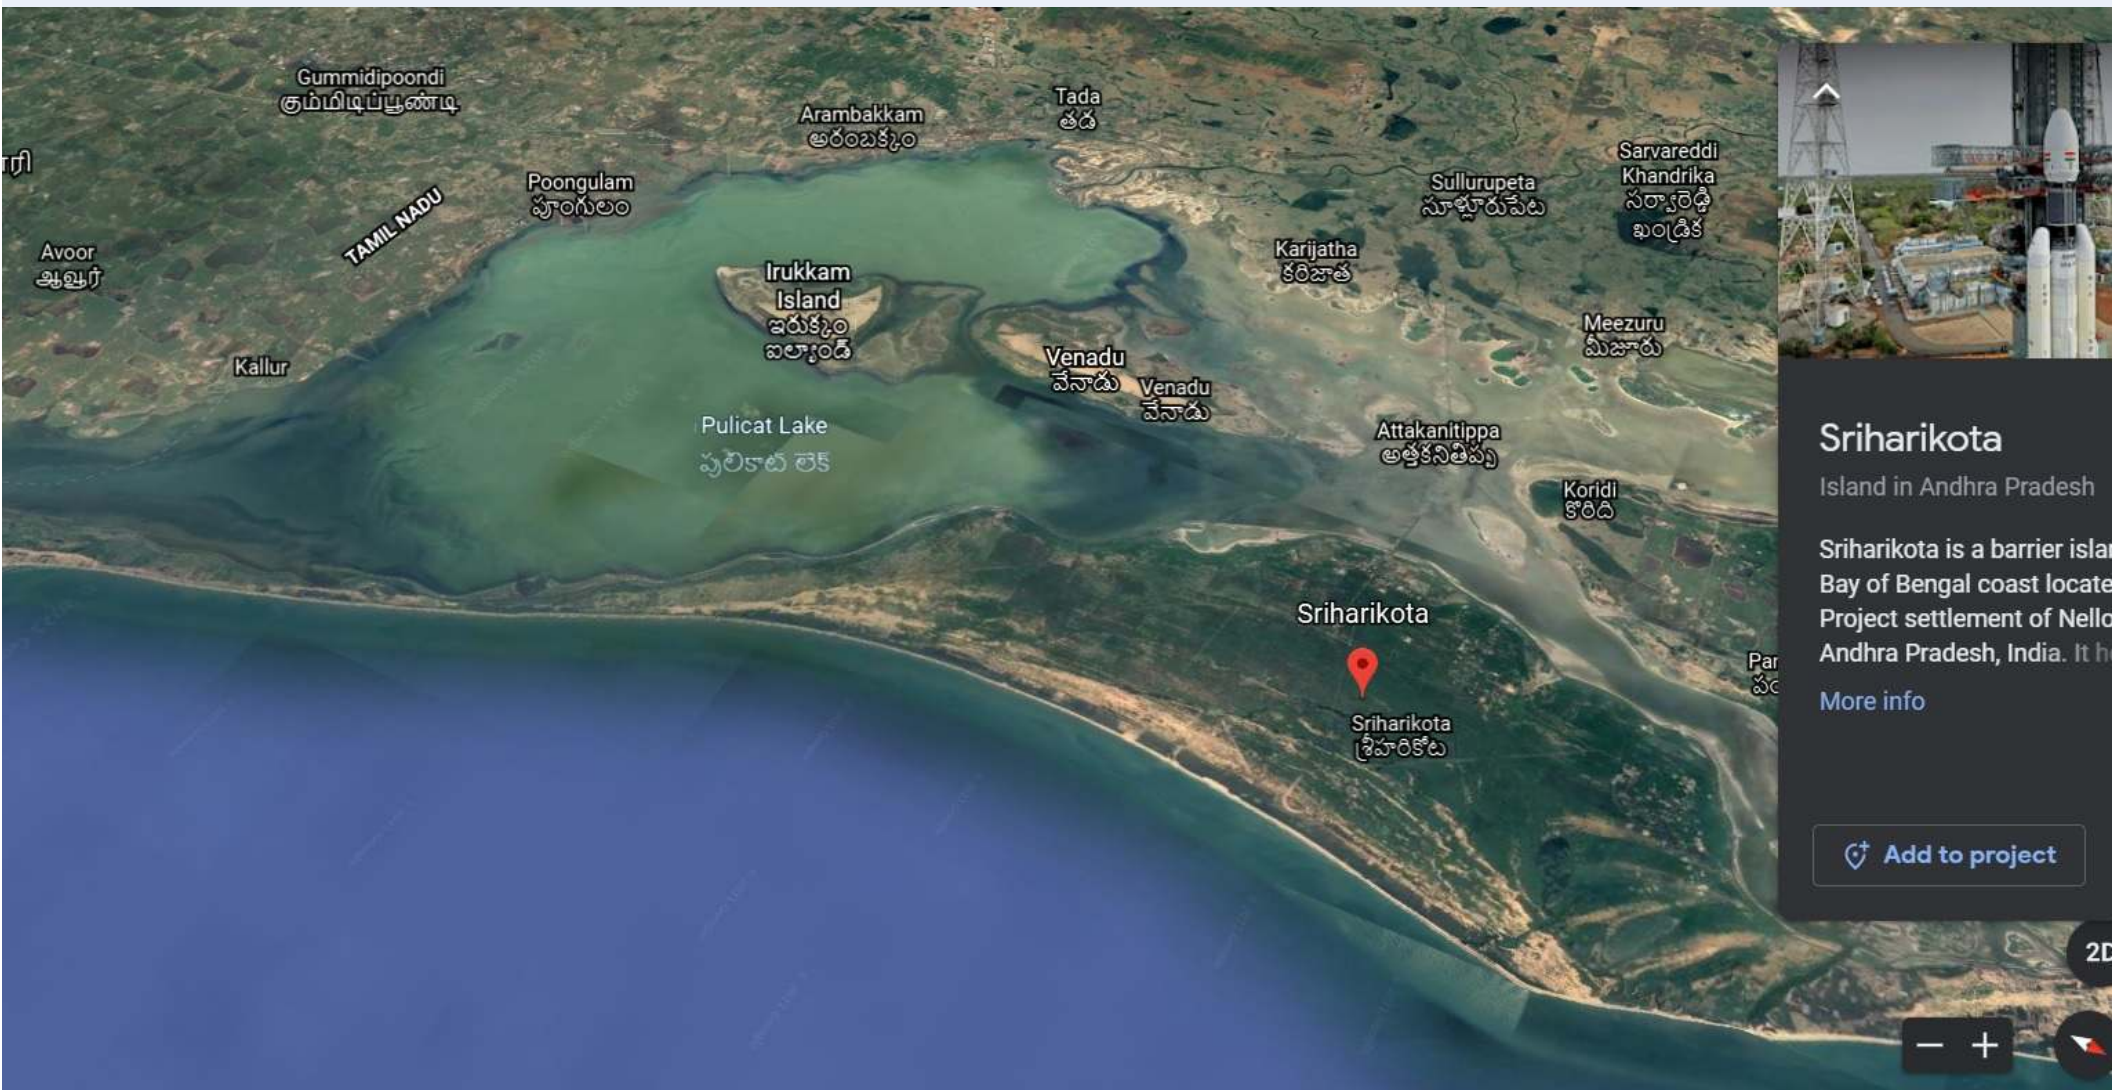

- East Coastal Plain
- Utkal Plain
- Andhra Plain
- Coramandal Plain

Northern Circars: From Mahanadi delta to Krishna Delta

Carnatic Plains: From Krishna to Cauvery river delta

Image Source: pmfias.com

Difference Between Western and Eastern Coastal Areas

Image Source: Google Map

1. Utkal Plain

Image Source: Google Map

Mouth of Godavari and Krishna river

Image Source: Google Map

Sriharikota

Island in Andhra Pradesh

Sriharikota is a barrier island on the Bay of Bengal coast located in the Project settlement of Nellore district, Andhra Pradesh, India. It has a length of 10 km and a width of 2 km.

[More info](#)

[Add to project](#)

Image Source: Google Map

The Indian Island

1. The Andaman and Nicobar Islands

Image Source: Google Map

2. Lakshadweep Islands

Image Source: Google Map