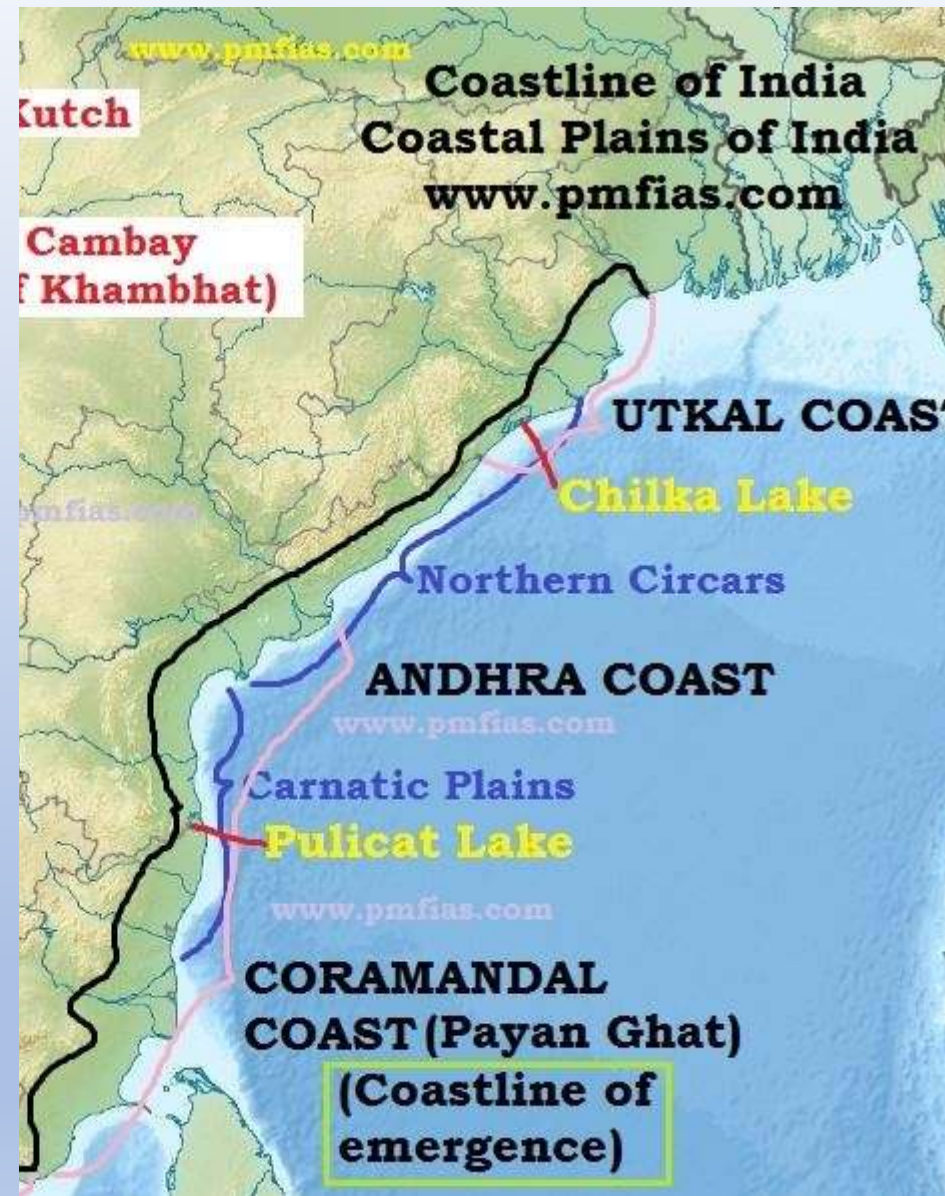

West Costal Plain

1. Kutch Peninsula
2. Kathiawara Peninsula
3. Gujrat Plain
4. Konkon Costal Plain
5. Malabar Costal Plain

* Kannad Costal Plain: from Goa to Mangalor

Image Source: pmfias.com

1. Kutch Peninsula

- East Coastal Plain
- Utkal Plain
- Andhra Plain
- Coramandal Plain

Northern Circars: From Mahanadi delta to Krishna Delta

Carnatic Plains: From Krishna to Cauvery river delta

Image Source: pmfias.com

Difference Between Western and Eastern Coastal Areas

Image Source: Google Map

1. Utkal Plain

Image Source: Google Map

Mouth of Godavari and Krishna river

Image Source: Google Map

Sriharikota

Island in Andhra Pradesh

Sriharikota is a barrier island on the Bay of Bengal coast located in the Project settlement of Nellore district, Andhra Pradesh, India. It has a length of 10 km and a width of 2 km.

[More info](#)

[Add to project](#)

Image Source: Google Map

The Indian Island

1. The Andaman and Nicobar Islands

Image Source: Google Map

2. Lakshadweep Islands

Image Source: Google Map