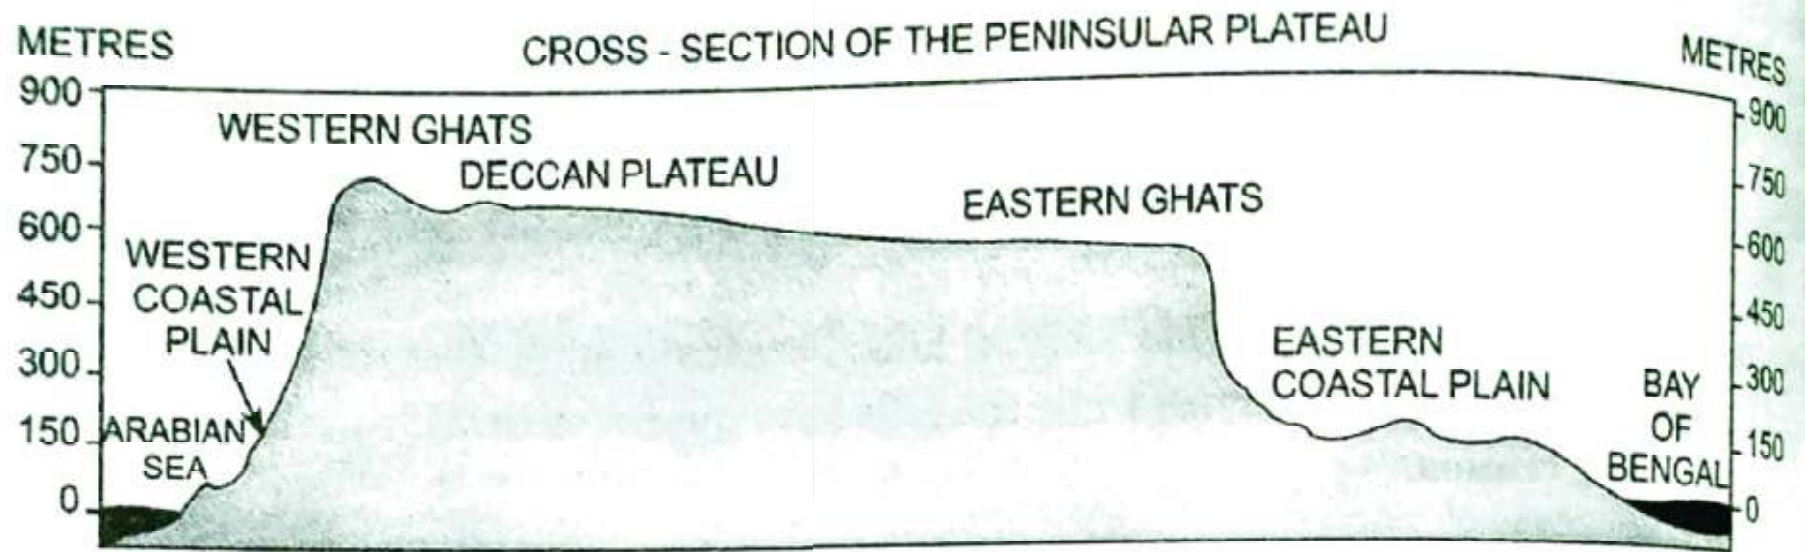

Fig: Cross section of the Peninsular Plateau
Source: Khullar, D. R. (2021). ISC Geography of India. Kalyani Publishers