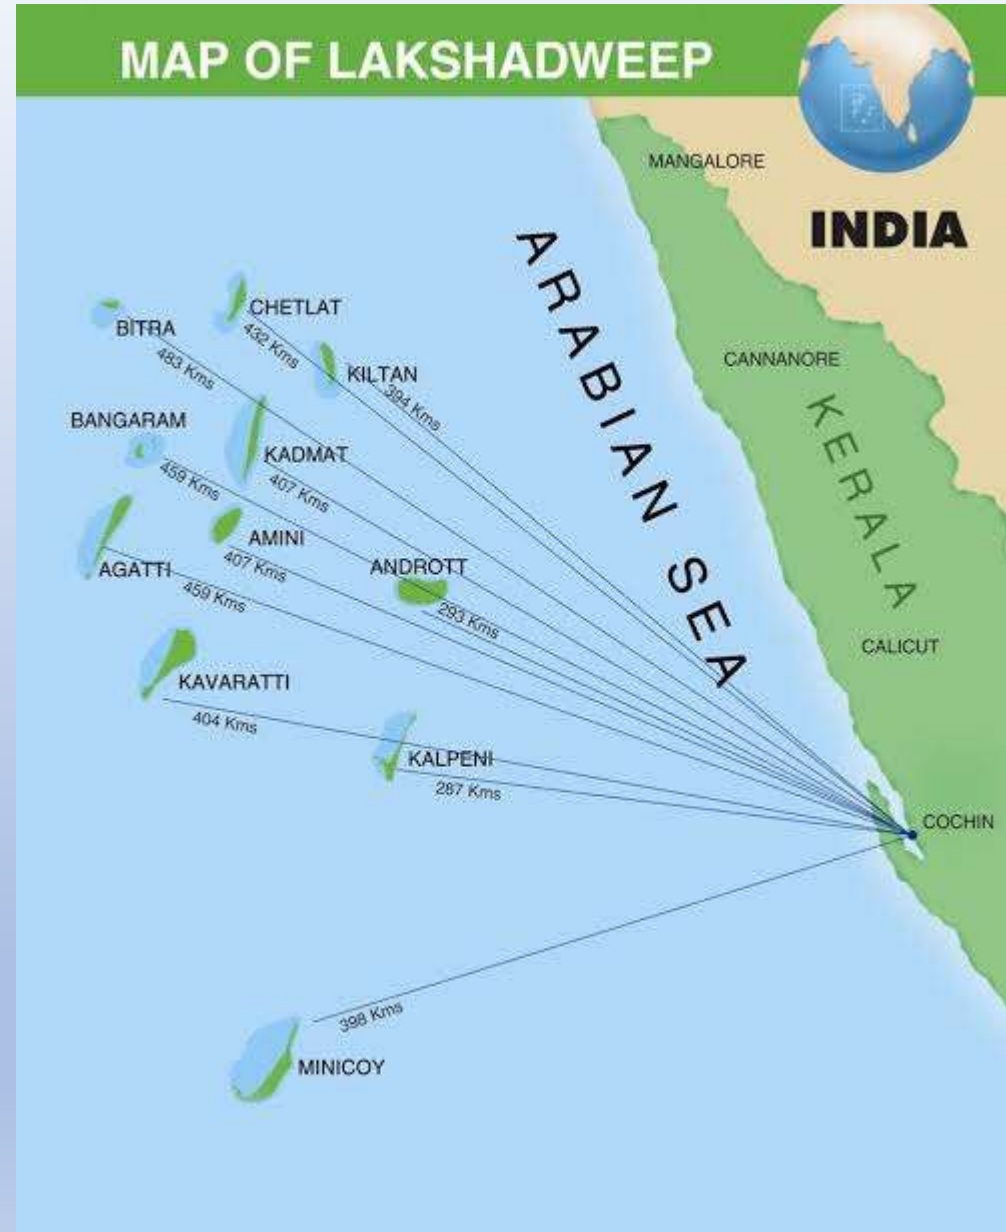

The Indian Islands

Image Source: Internet